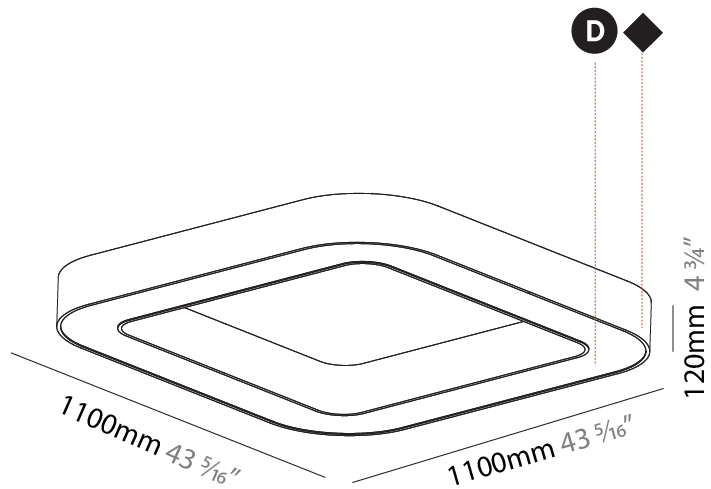

GENERAL

Series: Glorious
Subseries: Glorious Quantum
Brand: Prolight
Division: Architectural
Mounting Type: Surface
Mounting Location: Ceiling
Subcategory: Ambient

PHYSICAL

Shape: Square
Length (mm): 1100
Length (in): 43 ⁵/₁₆"
Width (mm): 1100
Width (in): 43 ⁵/₁₆"
Height (mm): 120
Height (in): 4 ³/₄"
Light Distribution: Direct
Weight (kg): 14.2
Weight (lbs): 31.24
Diffuser: [PMMA - Opal or Micro-Prism](#)
Fixture Finish: [SSR / BKV / CWI / CRY / HAB / LAG / UFT / ITA / RUA / RUR / MIC / FTG / MYG / TWT / LOD / PUS / FRO / FUP / KIA / POP / BLS / SPG / MEY / GOH / GUM / CHC / COM / ABZ / JAG / OBR / MOS / ROR](#)
Fixture Material: Aluminum

ELECTRICAL

Lamp Type: LED (Zhaga Standard)
Input Wattage (W): 60
Total Output Wattage (W): 48 / 38.4 (3500K)
Dimming: [Non-Dimming / Phase Dimming (120Vac only) / 0-10V Dimming](#)
Driver Included: Yes
Driver Location: Integrated
Driver Type: Constant Current - 120 / 277Vac
Driver Class: Class 2
Input Voltage (V): 120 - 277
Constant Current (MA): 350 / 1200 (3500K)

LED

[Color Temperature (°K): 3000 / 3500 / 4000](#)
Max. Delivered Lumen (lm): 5540 / 5733 / 5850
CRI: >80 CRI
Efficiency (%): 65
Lamp Life (hrs): 50000

OPTICAL

RATINGS AND CERTIFICATIONS

Certified By: Certified for North American Standards
IP rating: IP20