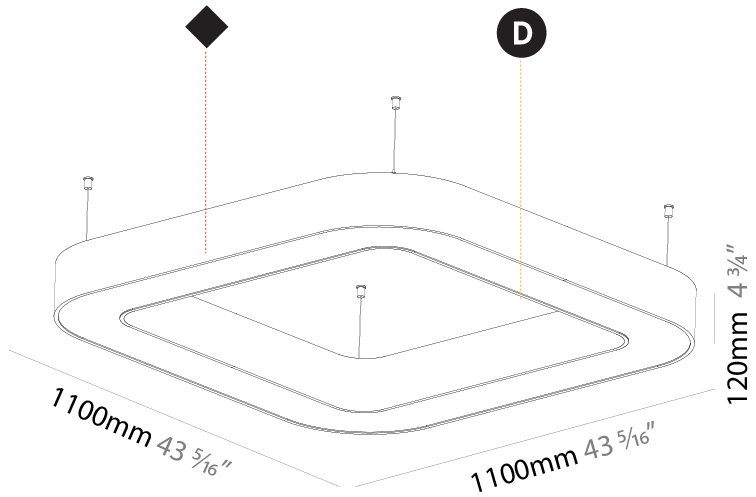

GENERAL

Series: Glorious
Subseries: Glorious Quantum
Brand: Prolicht
Division: Architectural
Mounting Type: Suspension
Mounting Location: Ceiling
Subcategory: Ambient

PHYSICAL

Shape: Square
Length (mm): 1100
Length (in): 43 5/16
Width (mm): 1100
Width (in): 43 5/16
Height (mm): 120
Height (in): 4 3/4
Max. Overall Height (mm): 2120
Max. Overall Height (in): 83 7/16
Light Distribution: Direct / Indirect
Weight (kg): 13.639
Weight (lbs): 30
Diffuser: PMMA - Opal or Micro-Prism
Fixture Finish: SSR / BKV / CWI / CRY / HAB / LAG / UFT / ITA / RUA / RUR / MIC / FTG / MYG / TWT / LOD / PUS / FRO / FUP / KIA / POP / BLS / SPG / MEY / GOH / GUM / CHC / COM / ABZ / JAG / OBR / MOS / ROR
Fixture Material: Aluminum

ELECTRICAL

Lamp Type: LED (Zhaga Standard)
Input Wattage (W): 100
Total Output Wattage (W): 80 / 64 (3500K)
Dimming: Non-Dimming / Phase Dimming (120Vac only) / 0-10V Dimming
Driver Included: Yes
Driver Location: Integrated
Driver Type: Constant Current - 120 / 277Vac
Driver Class: Class 2
Input Voltage (V): 120 - 277
Constant Current (MA): 350 / 1200/800 (3500K)

LED

Color Temperature (°K): 3000 / 3500 / 4000
Max. Delivered Lumen (lm): 5540 / 5733 / 5850 Direct / 4870 / 5047 / 5150 Indirect
CRI: >80 CRI
Efficiency (%): 70.9
Lamp Life (hrs): 50000

OPTICAL

RATINGS AND CERTIFICATIONS

Certified By: Certified for North American Standards
IP rating: IP20