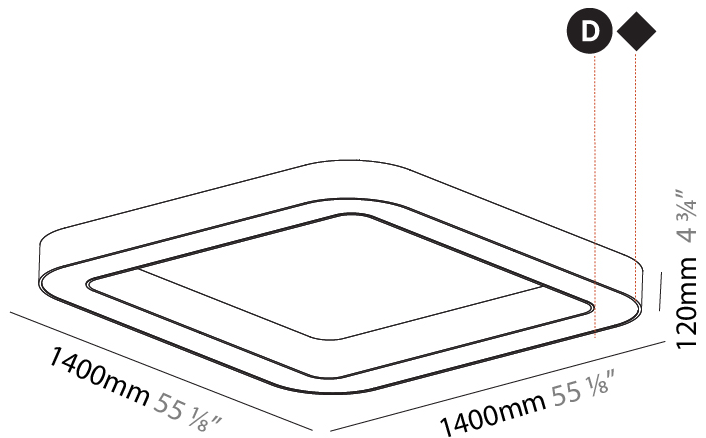

1. To build a product code in our configurator select the specify button on the base model # product page
2. To build a manual product code on this datasheet choose from the options listed below in blue font and add the suffix to the base model #

GENERAL

Series: Glorious
Subseries: Glorious Quantum
Brand: Prolicht
Division: Architectural
Mounting Type: Surface
Mounting Location: Ceiling

PHYSICAL

Length (mm): 1400
Length (in): 55 1/8
Width (mm): 1400
Width (in): 55 1/8
Height (mm): 120
Height (in): 4 3/4
Light Distribution: Direct
Weight (kg): 16.878
Weight (lbs): 37.13
Diffuser: PMMA - Opal or Micro-Prism
Fixture Finish: SSR / BKV / CWI / CRY / HAB / LAG / UFT / ITA / RUA / RUR / MIC / FTG / MYG / TWT / LOD / PUS / FRO / FUP / KIA / POP / BLS / SPG / MEY / GOH / GUM / CHC / COM / ABZ / JAG / OBR / MOS / ROR
Fixture Material: Aluminum

ELECTRICAL

Lamp Type: LED (Zhaga Standard)
Input Wattage (W): 80
Total Output Wattage (W): 64 / 51.2 (3500K)
Dimming: Non-Dimming / Phase Dimming (120Vac only) / 0-10V Dimming
Driver Included: Yes
Driver Location: Integrated
Driver Type: Constant Current - 120 / 277Vac
Driver Class: Class 2
Input Voltage (V): 120 - 277
Constant Current (MA): 350 / 800 (3500K)

LED

Color Temperature (°K): 3000 / 3500 / 4000
Max. Delivered Lumen (lm): 7380 / 7644 / 7800
CRI: >80 CRI
Efficiency (%): 65
Lamp Life (hrs): 50000

OPTICAL

RATINGS AND CERTIFICATIONS

Certified By: Certified for North American Standards
IP rating: IP20